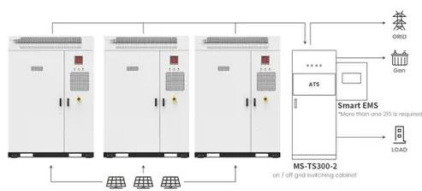

Application scenarios of energy storage battery products