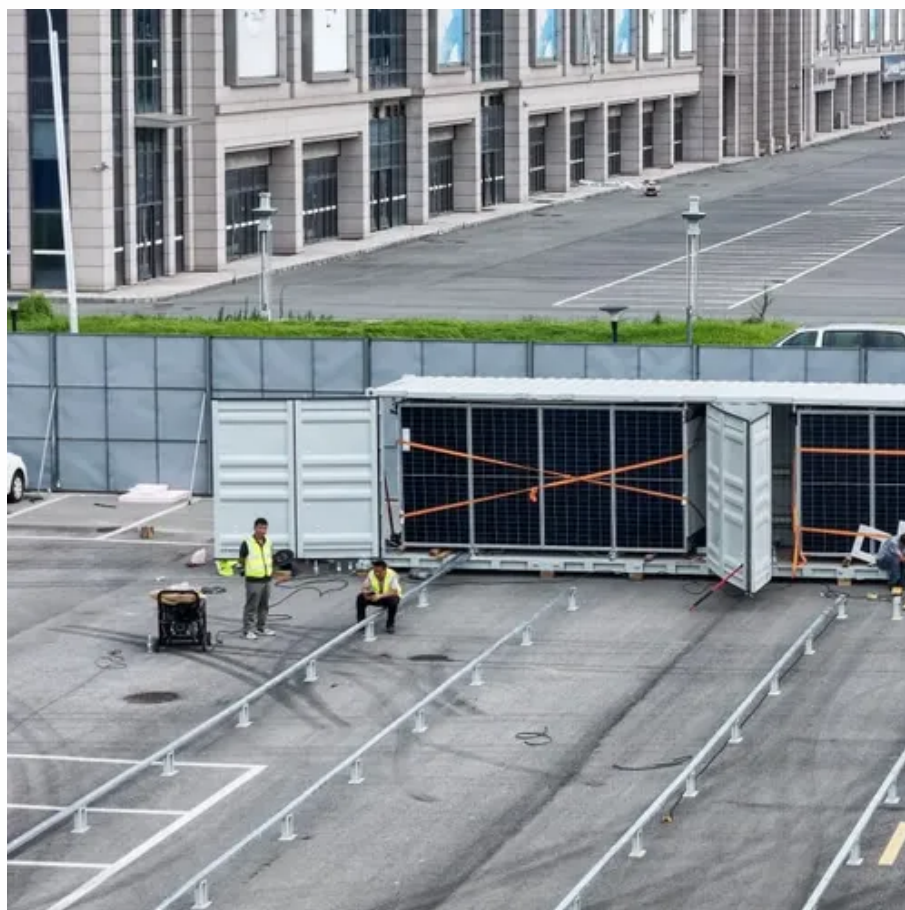

Nanya Large Uninterruptible Power Supply Equipment

Nanya Large Uninterruptible Power Supply Equipment

[Uninterruptible power supply \(UPS\) For large-scale equipment](#)

Fuji Electric's high-efficiency UPS systems help to protect critical customer systems and data from power troubles while at the same time helping to improve the global environment by reducing ...