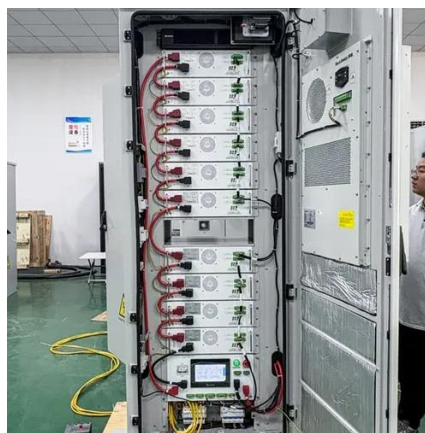

Outdoor Integrated Energy Storage System

Our innovative modular design caters to diverse application needs, offering eco-friendly, high-yield solutions. Backup power , Supply power to the ...