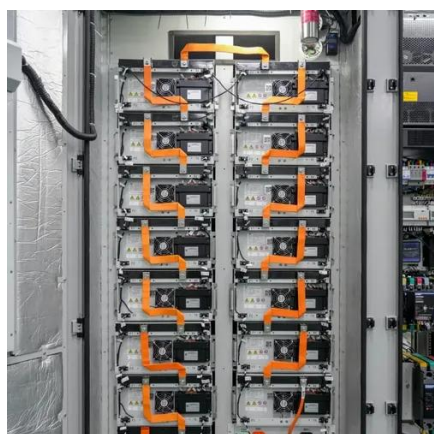

SRB10 Battery Cabinet , Up to 50 kWh , Outdoor-rated , Floor-Mount

The SRB10 Battery Cabinet is an outdoor-rated enclosure that can hold up to 10x SR5K-UL battery modules for a total energy capacity of 50 kWh. The cabinet is outdoor-rated with ...

[IP55 ESS Outdoor Cabinet Energy Storage](#)

...

Based on a lithium iron phosphate battery system, the ESS outdoor cabinet serves as a comprehensive complete solution for stationary energy storage.

[ESTEL Outdoor Battery Cabinet Buying Guide for 2025](#)

Find tips to choose the best outdoor battery cabinet for your energy needs, focusing on size, cooling, durability, and future expansion options.