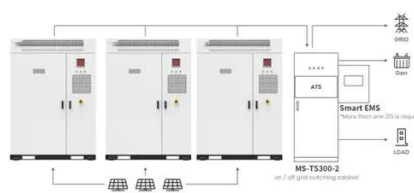

JavaScript New Date ( )

new Date() new Date(milliseconds) new Date(dateString) new Date(year, month, day [, hour, minute, second, millisecond]) This means that in your constructor, when you pass ...

Application scenarios of energy storage battery products