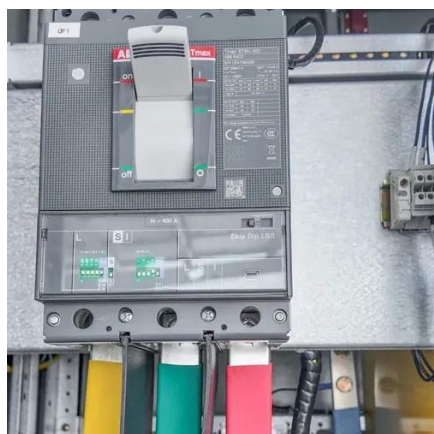

DiversIQ

Here's a snapshot of Starbucks' diversity, equity, and inclusion progress, pulled from the company's 2016-2021 self-disclosures.

JavaScript New Date ()

new Date() new Date(milliseconds) new Date(dateString) new Date(year, month, day [, hour, minute, second, millisecond]) This means that in your constructor, when you pass ...

[Starbucks Company Profile , DiversIQ](#)

Use the company profile for Starbucks to find EEO-1 & board diversity data. Get trusted DEI data and benchmarks for S& P 100 and more with DiversIQ!