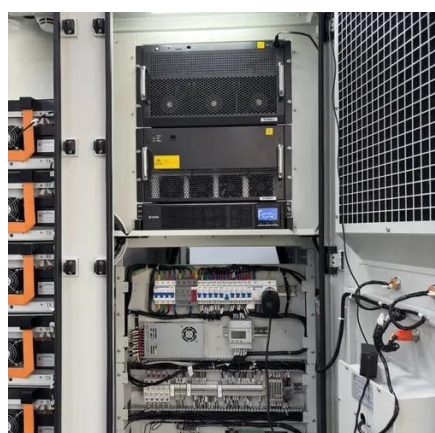

[Battery Cabinet Solutions for UPS & Energy Storage Systems](#)

We stock new and used battery cabinets in support of our energy storage packages, ups backup systems and rental UPS. Speak to a power expert to match up with your specific requirements.