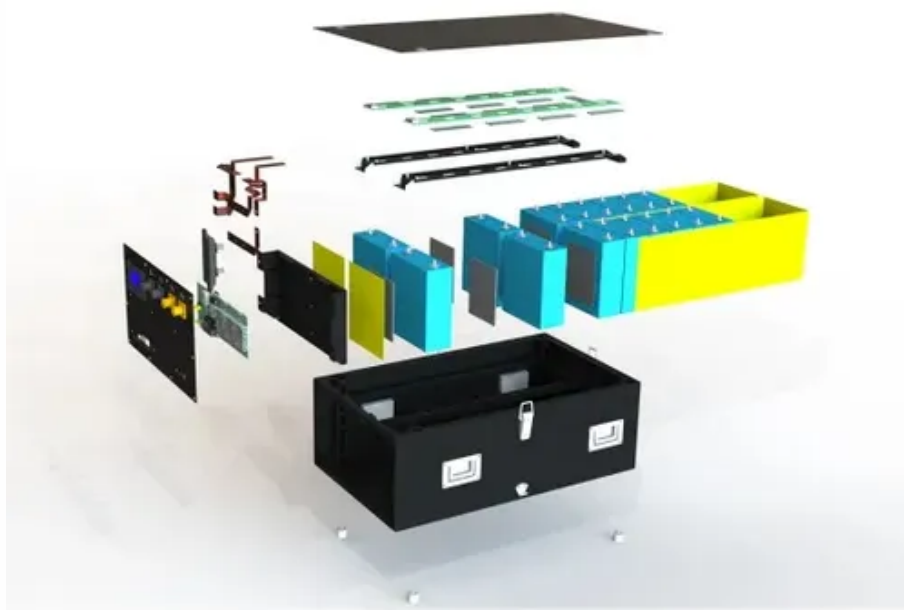

New solar communication battery cabinet

New solar communication battery cabinet

MOBICELL-350 , Hybrid Solar Battery System with 350W Fuel ...

Designed for year-round autonomy in extreme cold climates, the MOBICELL-350 is the stationary, small-footprint solution that displaces diesel generators for telecom, lidar, met masts, security ...

MOBICELL-350 , Hybrid Solar Battery System with 350W Fuel-Cell Cabinet

Designed for year-round autonomy in extreme cold climates, the MOBICELL-350 is the stationary, small-footprint solution that displaces diesel generators for telecom, lidar, met masts, security ...