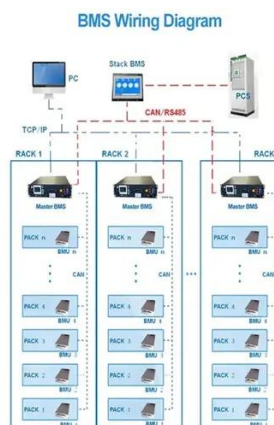

nRF52832

It is designed as a complementary component to Nordic's nRF52® Series and nRF53® Series System-on-Chips (SoCs) to ensure reliable power delivery and stable operation, whilst ...