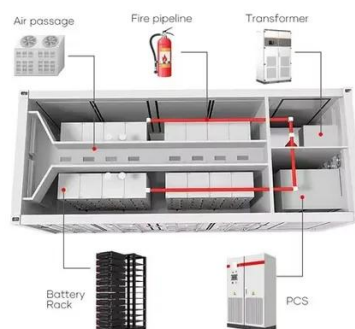

GPS systems no matter the manufacturer. ...