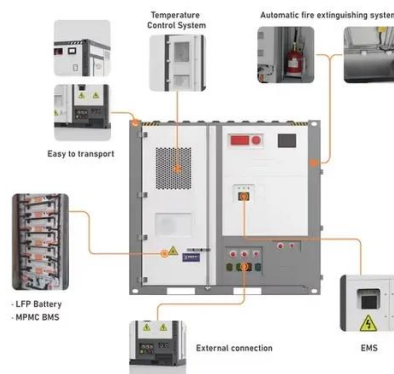

[About wind power construction of solar container ...](#)

This large-capacity, modular outdoor base station seamlessly integrates photovoltaic, wind power, and energy storage to provide a stable DC48V power supply and optical distribution.

Solar container communication station wind power node

A globally interconnected solar-wind power system can meet future electricity demand while lowering costs, enhancing resilience, and supporting a stable, sustainable