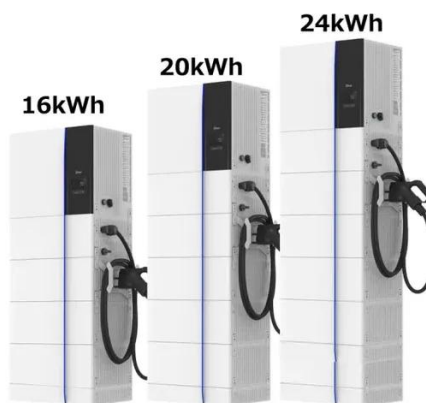

Nuku alofa Network Upgrade Project: Climate Change ...

For the CDRA, climate and disaster risks to power distribution in Nuku'alofa (specifically in the western area) were evaluated based on the main findings of the MHDRA.