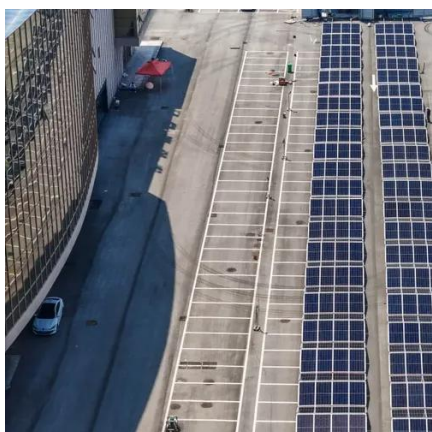

5GHz 300Mbps Outdoor Wireless Base Station

The TP-LINK Outdoor Wireless Base Station pairs professional performance with user-friendly design, making it the perfect solution for both business and home users.