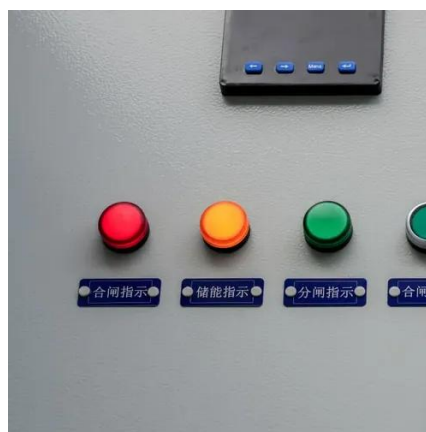

Amazon : 220 Volt Inverter

High-Power 4000W DC to AC Power Inverter - 12V to 110V/220V Converter with Dual USB Ports, Universal AC Outlet, LED Display for Cars, Trucks, RVs, and Home Backup (Black, 220V)