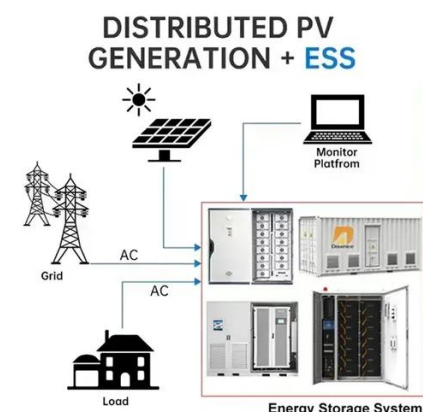

Amazon : 220 Volt Inverter

High-Power 4000W DC to AC Power Inverter - 12V to 110V/220V Converter with Dual USB Ports, Universal AC Outlet, LED Display for Cars, Trucks, RVs, and Home Backup (Black, 220V)