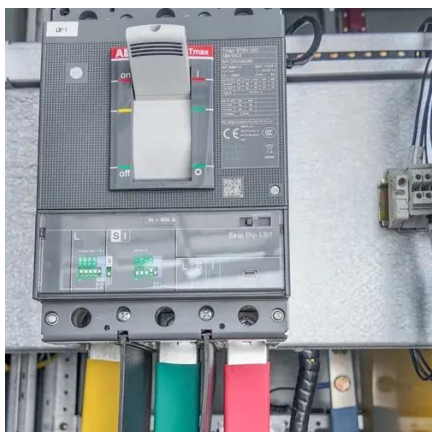

[American Heritage Dictionary Entry: original](#)

1. Preceding all others in time; first: Who played the original Dracula? 2. a. Not derived from something else; fresh and unusual: an original play, not an adaptation. b. Showing a marked ...

ORIGINAL

You use original when referring to something that existed at the beginning of a process or activity, or the characteristics that something had when it began or was made.

Leaptrend 1000W 12V to 220V/230V Pure Sine Wave Battery Power Inverter

This inverter comes with a 19.8ft wired remote control and a 20 ...

Best 220 Volt Inverter Generators for Reliable Power Backup 2025

Finding the best 220 volt inverter generator can ensure you have efficient and stable power for various needs, ...