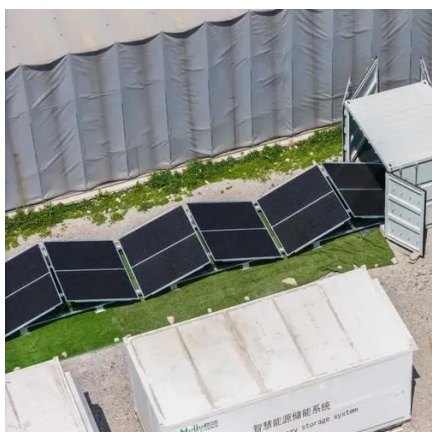

[ESTEL Outdoor Battery Cabinet Buying Guide for 2025](#)

Find tips to choose the best outdoor battery cabinet for your energy needs, focusing on size, cooling, durability, and future expansion options.

Test certification
CE FCC