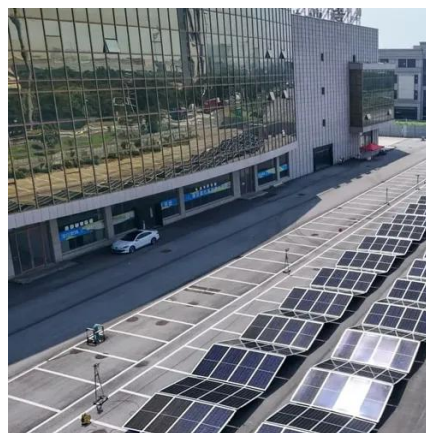

Outdoor AP base station motherboard

Outdoor AP base station motherboard

Innovative Solutions for Efficient outdoor ap base station in Global

Optimize your network with cutting-edge outdoor ap base station that enhances connectivity, boosts efficiency, and ensures reliable communication across vast distances.

[HW9563 Dual Band 1200Mbps Outdoor Wireless AP Base Station](#)

- High 1000mW Wireless Power Delivers Long-Range Coverage · Waterproof Housing for Harsh Outdoor Environments · QCA9563+QCA9882+QCA8334 Chipset, up to 1200Mbps Wireless ...