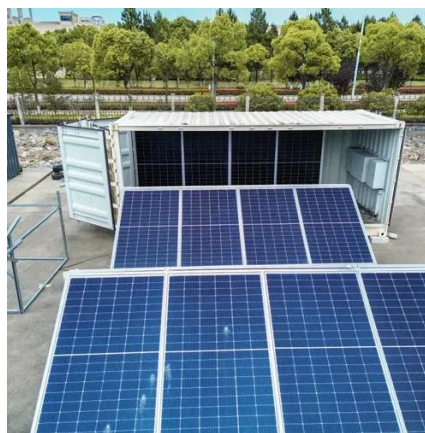

[WiFi 6 Outdoor Access Point: ECW260 Outdoor ...](#)

This top-of-the-line cloud-managed AP features the latest in rugged weatherproofing and Wi-Fi 6 technology with guaranteed top ...