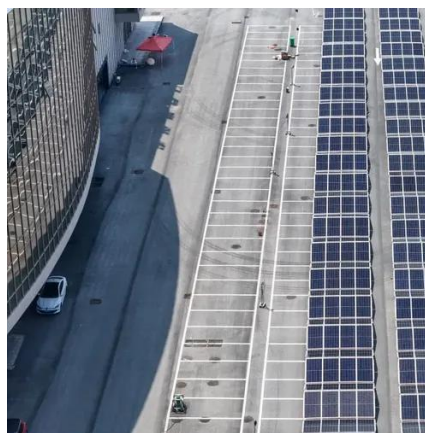

[Carrier-Grade WiFi 6 Dual-Band Outdoor Wireless AP Base Station ...](#)

The HT-AX840 is a high-performance outdoor wireless AP with a speed of 1800Mbps, and its WiFi coverage radius can reach 150 meters. It adopts a sun-protective, dustproof, and waterproof ...