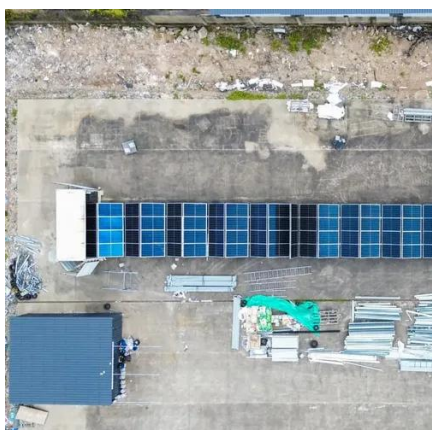

Outdoor power inverter 12v to 220v

Outdoor power inverter 12v to 220v

Amazon : 12 V To 220 Volt Inverter

High-Power 4000W DC to AC Power Inverter - 12V to 110V/220V Converter with Dual USB Ports, Universal AC Outlet, LED Display for Cars, Trucks, RVs, and Home Backup (Black, 220V)

[12V-220V/230V Battery Inverter , 3000 Watt Pure Sine Wave](#)

The Leaptrend Sirius series 3000W 12V Pure Sine Wave Inverter is perfect for most off-grid systems, whether for a van, RVs, trucks, boats, yachts, coffee van inverter or any remote ...