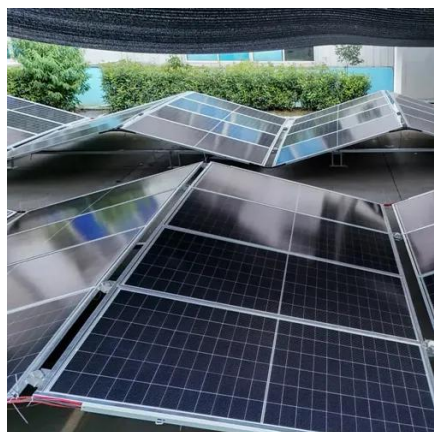

[Guide to Containerized Battery Storage: ...](#)

At its core, Containerized Battery Storage is a convergence of advanced battery technology and modular design. It houses batteries--often lithium

...

[Container Battery Solutions , Energy Storage](#)

In terms of technology, container batteries utilize advanced battery chemistries such as lithium-ion, which offer high energy density, long cycle life, and relatively fast charging ...

Paris Emerges as Europe's Energy Storage Hub: What's Changing?

Traditional solutions like pumped hydro require land Paris simply doesn't have. That's where companies like Huijue Group come in with containerized battery systems that fit into parking

...