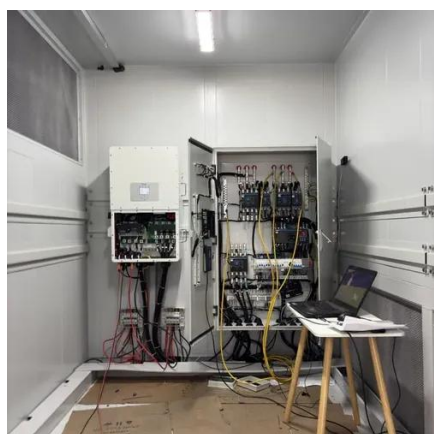

[Container Battery Solutions , Energy Storage](#)

In terms of technology, container batteries utilize advanced battery chemistries such as lithium-ion, which offer high energy density, ...