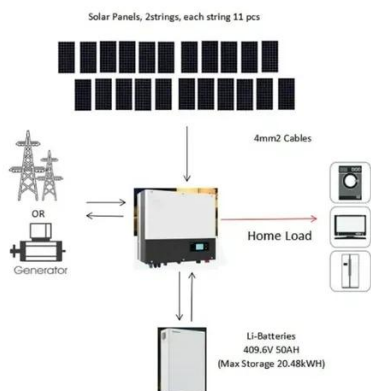

Pole mounted circuit breaker in Karachi