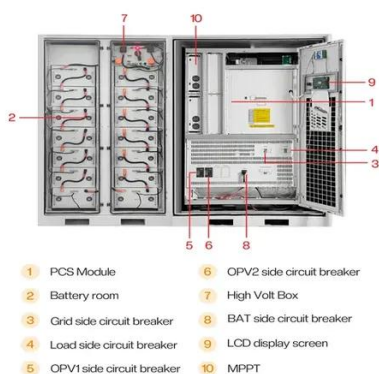

[Amazon : Uninterruptible Power Supply](#)

Find uninterruptible power supplies with battery backup, surge protection, and advanced features like AVR to keep your devices running during power disruptions.