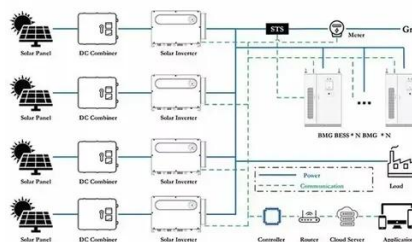

A parallel portable power station is a portable energy storage system that is used to generate electricity using renewable sources like solar,

wind, and hydro. It contains an ...

[BESS in Parallel , POWRSYNC for Parallel Battery Operation](#)

POWRSYNC synchronizes multiple battery energy storage systems, allowing them to function individually, or in unison to deliver greater power output. Users can tap into the ...

[Portable Power Stations for Camping & Home Backup , Lowe's](#)

Connect two units with the included Parallel Connector, the total capacity reaches 4300Wh, with up to 4800W AC output and 9200W peak power. Ideal for home backup, job sites, or camping.

[Make your Life Easy with Parallel Portable Power Stations](#)