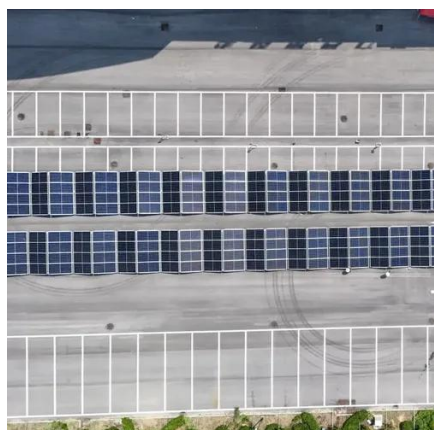

Portable power station 6000w in Yemen

6000w Solar Power Station

Unparalleled Power Capacity: The 6000w solar power station offers a massive 5376Wh battery capacity, making it perfect for long camping trips, RV adventures, or home emergencies, ...

OSCAL Portable Power Station 6000W with 2x200W Solar Panel, ...

With a 3600Wh capacity and 6000W output (surge 7200W), the Solar Generator supports a wide range of appliances like air conditioners and coffee machines. It features four AC outlets, four ...