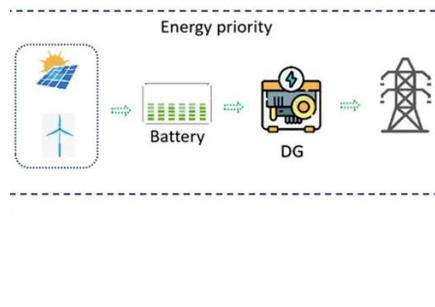

Samlex America SEC-1223-MT- XPR5000 Base Station Power Supply

...

Samlex America's SEC-1223 power supply with radio cover for Motorola MOTOTRBO XPR5000/e Series mobile radios. Converts mobile radio into a base station. SEC-1223 power supply is UL ...

[Running Python scripts in Microsoft Power Automate Cloud](#)

I use Power Automate to collect responses from a Form and send emails based on the responses. The main objective is to automate decision-making using Python to approve or ...

How to use Power Automate flows to manage user access to ...

Send an HTTP request to SharePoint action in Power automate flows works with SharePoint REST APIs. Follow below Microsoft official documentations for SharePoint REST ...