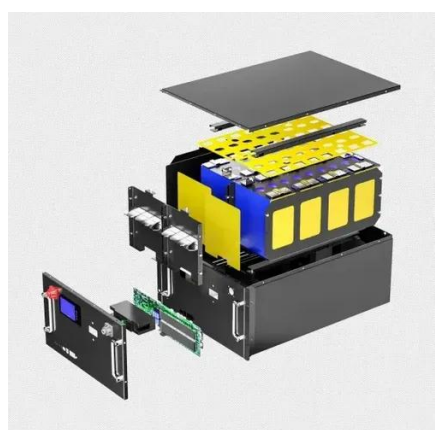

[Selecting the Right Supplies for Powering 5G Base Stations](#)

These tools simplify the task of selecting the right power management solutions for these devices and, thereby, provide an optimal power solution for 5G base stations components.

[Selecting the Right Supplies for Powering 5G Base Stations](#)

These tools simplify the task of selecting the right power management solutions for these devices and, thereby, provide an optimal power solution