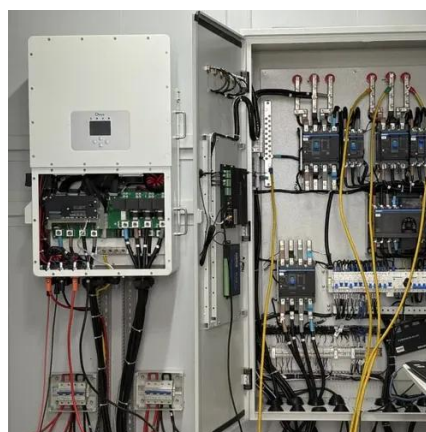

Silfab SIL-440-QD from BayWa r.e.

Silfab SIL-440-QD Monocrystalline from BayWa r.e. Solar System LLC, suppliers of solar PV equipment to contractors across the United States