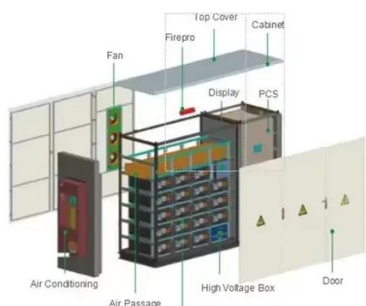

CreatorCamp-ArenaBreakout

PASSIONATE Hardcore Arena Breakout player with great passions. PERSEVERANCE Weekly content creation on TikTok/You Tube/Twitch/Kwai. UNIQUE Out-of-box mindset in ...