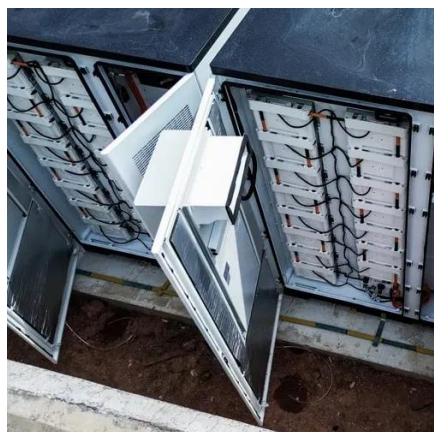

BASE STATION EQUIPMENTS & CABINETS

Our solutions feature integrated equipment, power, and battery cabinets--built for durability and weather resistance to safeguard critical telecom infrastructure and maintain reliable network ...

COMMUNICATION IN QATAR

As shown in Figure S3 each user accesses a base station, and the BS then allocates a channel to each new user when there is remaining channel capacity. If all of the channel capacity of a BS ...

19-Inch Lithium Battery Cabinets for 4G/5G - KDST

Ensure continuous communication with our 19" lithium battery cabinets, built for reliable power at base stations.

Outdoor Base Station Cabinet

The Outdoor Base Station Cabinet is a robust and weatherproof telecom cabinet engineered to house communication, power, and battery equipment in outdoor environments.

Compact Outdoor Cabinet for 5G & 4G Base Stations

With a weatherproof and corrosion-resistant structure, this cabinet ensures reliable protection for base station hardware such as RRUs, BBUs, and power modules. It features efficient thermal ...