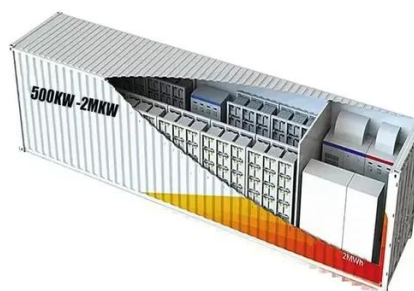

### [Outdoor BESS Battery Energy Storage Cabinet ...](#)

The NEMA type outdoor lithium battery enclosure can effectively control the inner ideal temperature of the cabinet and make the battery run in an ...

### [Outdoor Battery Energy Storage - Enetek Power](#)

The Pixii PowerShaper2 is a modular battery energy storage system that scales to your needs. It comes with smart functionality like time shift

and peak shaving to reduce your energy cost, and ...