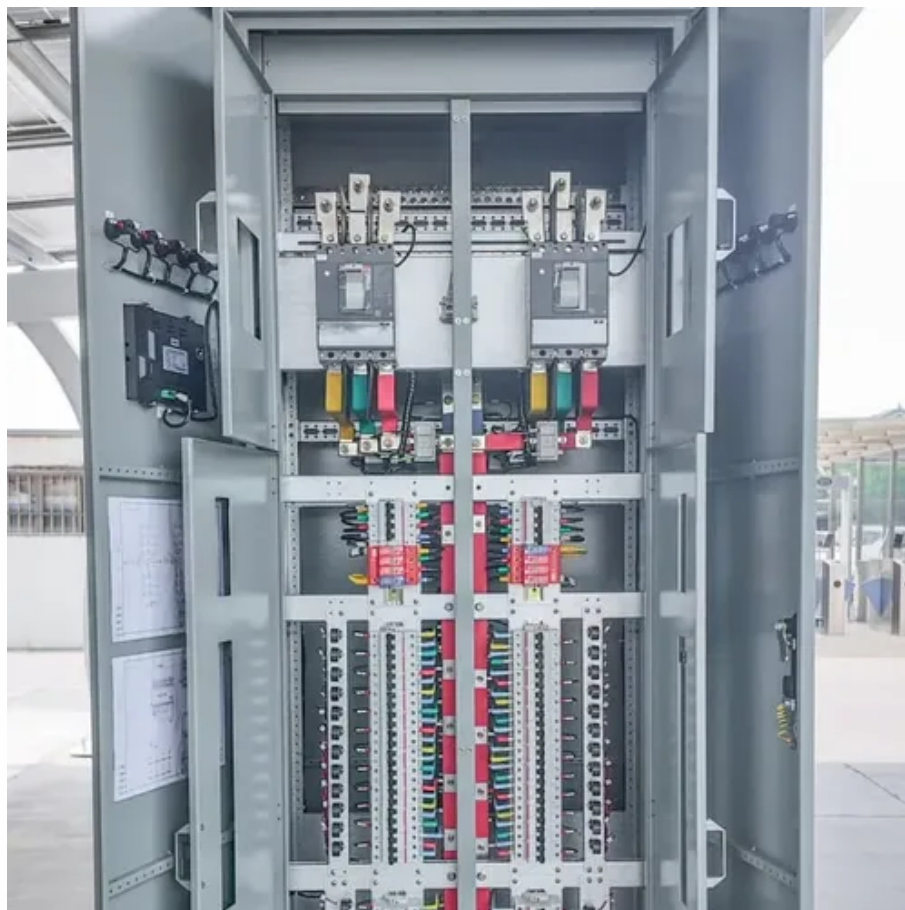

Rabat Outdoor Power BESS