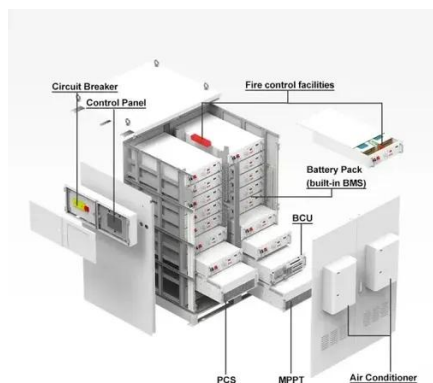

Royu circuit breaker factory in Mauritania

ROYU CIRCUIT BREAKER (RSB)

Protects the electrical circuit from damage caused by overload electricity or short circuit. Once it detects a problem it automatically trips and cuts off the power.