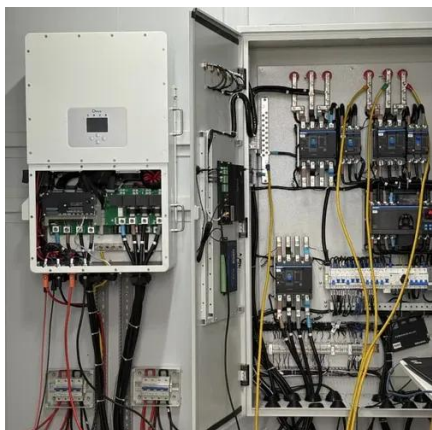

Royu circuit breaker factory in Vancouver