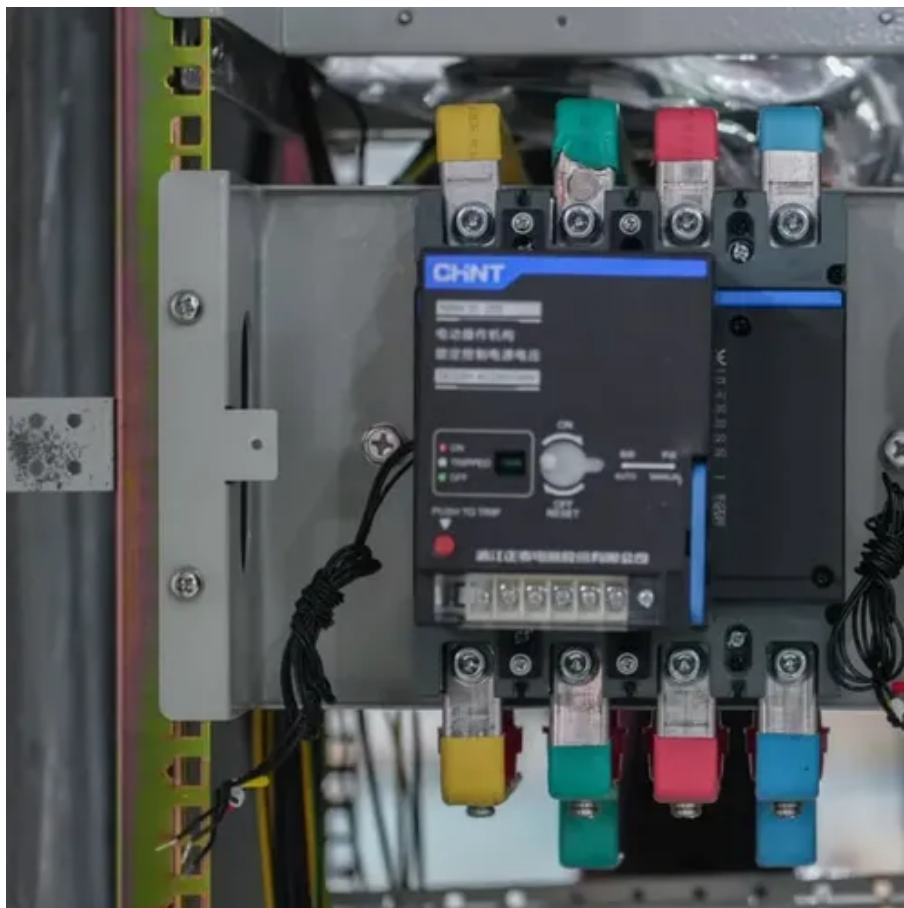

Royu circuit breaker factory in Vancouver