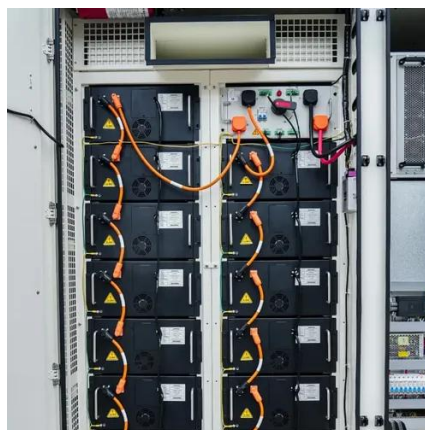

[BUILDMATE Royu Mini Circuit Breaker Bolt-On Type Screw ...](#)

Compact Design: Mini circuit breakers have a small form factor that saves space in electrical panels. Bolt-On Type: this type of mini circuit breaker can be securely fastened to the electrical ...