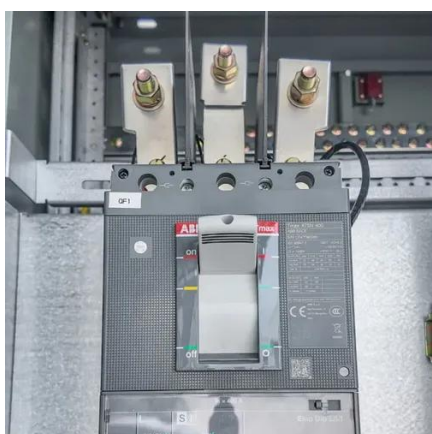

### **ROYU Products**

Circuit Breaker Circuit Breaker Plug-in Type, Screw Type Terminal 2P, 220V~ Quick View