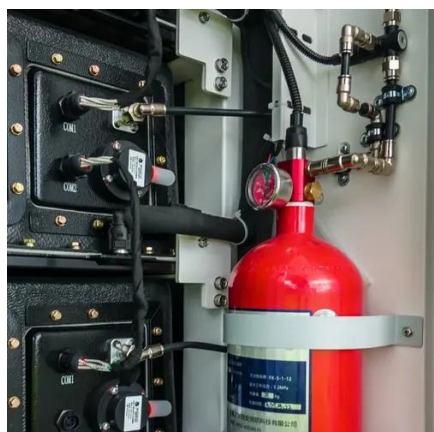

Royu - Niolin Industrial Supply

Niolin Industrial Supply ROYU Power Extension Cord with Individual Switches In stock From ?540.00

Outdoor Cabinet BESS
50 kWh/500 kWh Battery Storage System
Industrial and Commercial Energy Storage

- **All In One**
  Integrating battery packs
- **High-capacity**
  50-500kWh
- **Degree of Protection**
  IP54
- **Operating Temperature Range**
  -20-60°C;(Derating above 50 °C)
- **Intelligent Integration**
  Integrated photovoltaic storage cabinet
- **Rated AC Power**
  50-100kW
- **Altitude**
  3000m(>3000m derating)