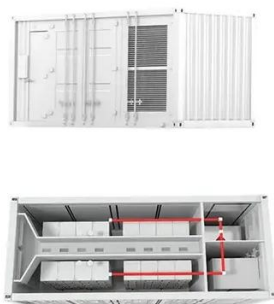

Royu Industrial Corp.

The company has a global foot print and is engaged in the manufacture and distribution of switches and electrical outlets, circuit breakers and enclosures, energy meters, low to medium ...

Royu circuit breaker in china

Royu circuit breaker in china manufacturer with years's experience, from China.We mainly provide Royu circuit breaker in china with premium quality and competitive price tag.we've an expert ...

[China Royu Breaker Manufacturer and Supplier, Factory](#)

Find the best Royu Breaker from China Manufacturer, Supplier, and Factory. Get high-quality products at competitive prices. Order now!