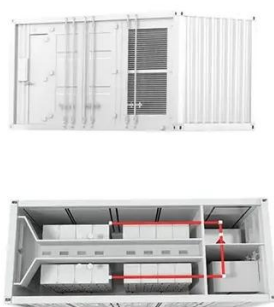

Royu Industrial Corp.

The company has a global foot print and is engaged in the manufacture and distribution of switches and electrical outlets, circuit breakers and enclosures, energy meters, low to medium ...

Royu circuit breaker in china

Royu circuit breaker in china manufacturer with years's experience, from China. We mainly provide Royu circuit breaker in china with premium quality and competitive price tag. we've an expert ...

[China Royu Breaker Manufacturer and Supplier, Factory](#)

Find the best Royu Breaker from China Manufacturer, Supplier, and Factory. Get high-quality products at competitive prices. Order now!