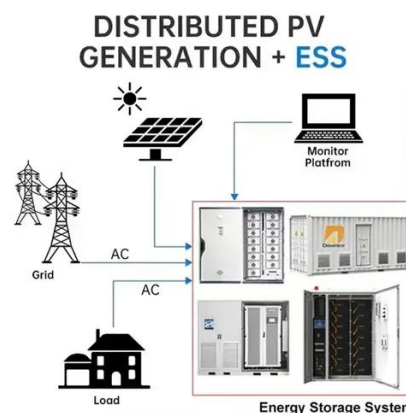

[Installation Tips RTK, Wi-Fi, Etc : r/mammotion](#)

3k bucks and water getting into all components (Luba and the RTK) seems like a crazy design flaw when the whole setup is branded as IP6. I really wanted to place Luba inside ...