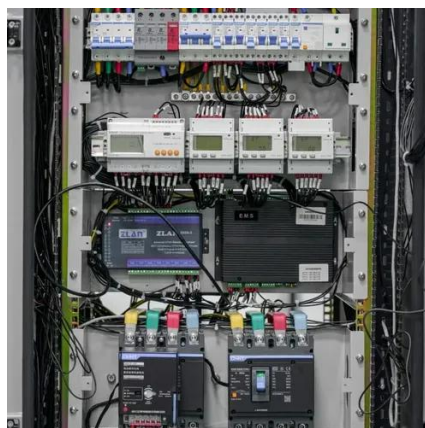

[Sanjing Electric , R6-25-50K-T3 (4)-32 , Solar ...](#)

Guangzhou Sanjing Electric Co., Ltd. Solar Inverter Series R6-25-50K-T3 (4)-32. Detailed profile including pictures, certification details and ...