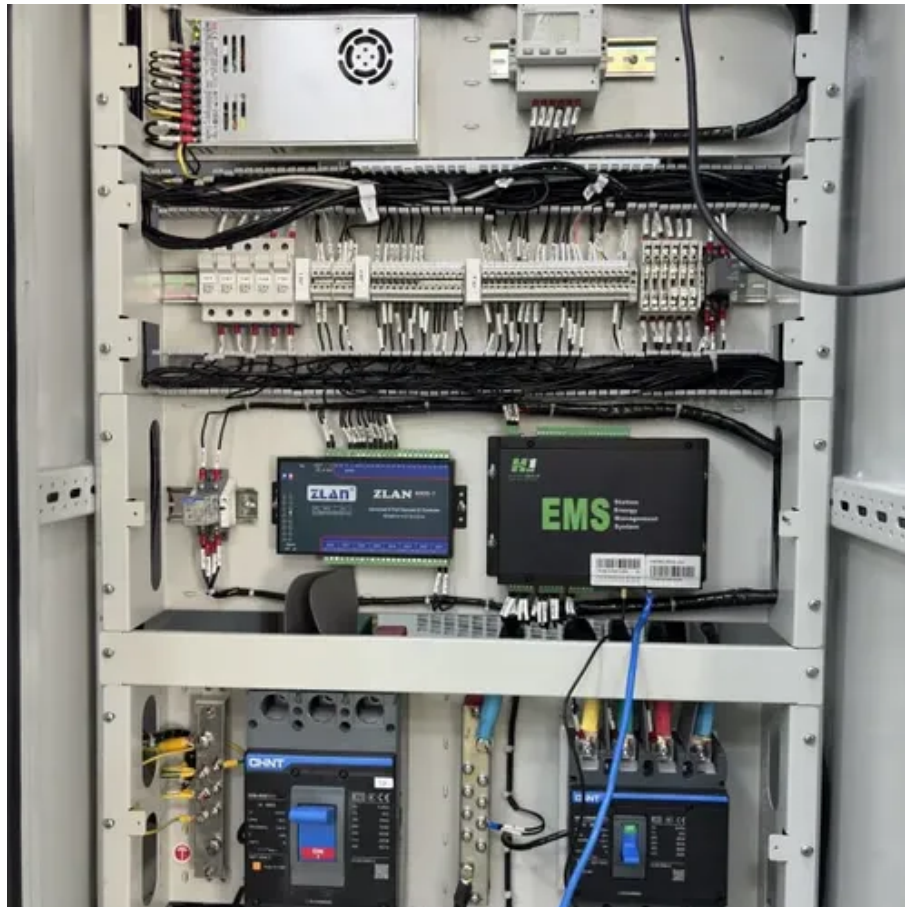

Sanjing 50kw inverter