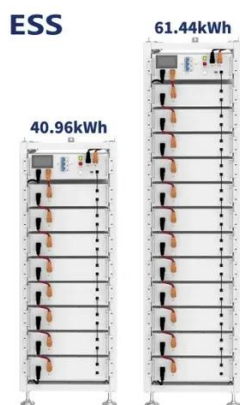

[Battery energy storage system (BESS) container, ...](#)

Discover TLS advanced Battery Energy Storage System (BESS) containers, designed to support renewable energy integration, stabilize power grids, ...