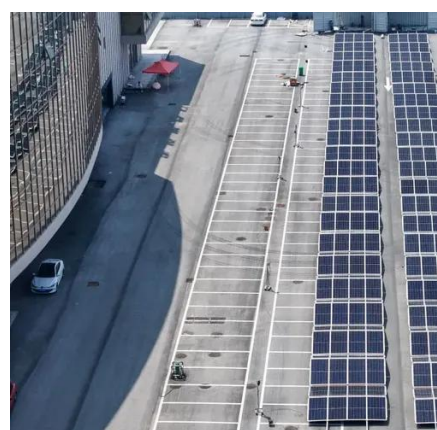

[Sail Solar BESS Battery Energy Storage System Container](#)

They are designed to store energy produced by renewable energy sources such as solar and wind to be used when needed. Widely used in commercial and industrial energy storage as ...