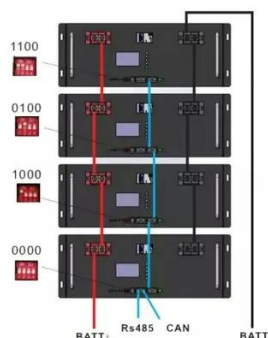

GoodWe ET 15-30 kW

GoodWe ET 15-30kW Series inverter is ideal for large residential or small commercial and industrial applications. As the core of the energy storage ...

[30KVA 30KW Three Phase Modular Solar Inverter](#)

T series 30kw~200kw three phase solar inverter feature: 1. With AC reactor (Protect against city power current shock) 2. Double protection. (Two ...