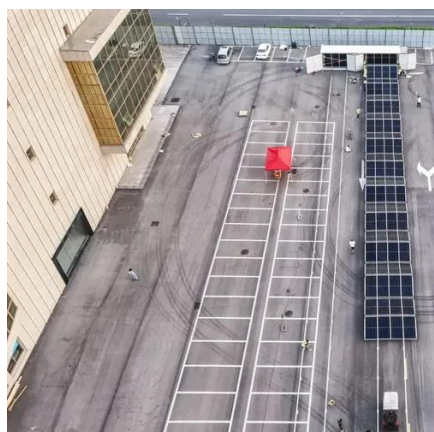

## Overview

---

Deployed in under an hour, these can deliver anywhere from 20–200 kW of PV and include 100–500 kWh of battery storage. In short, you can indeed run power to a container – either by extending a line from the grid or by turning the container itself into a mini power station using solar.

Deployed in under an hour, these can deliver anywhere from 20–200 kW of PV and include 100–500 kWh of battery storage. In short, you can indeed run power to a container – either by extending a line from the grid or by turning the container itself into a mini power station using solar.

## Shipping Container Solar Systems in Remote Locations: An ...

A shipping container solar system is a modular, portable power station built inside a standard steel container. A Higher Wire system includes solar panels, a lithium iron phosphate ...

## Instant Off-Grid(TM) Shipping Containers with Solar and Batteries

...

Our 20 and 40 foot shipping containers are outfitted with roof mounted solar power on the outside, and on the inside, a rugged inverter with power ready battery bank.