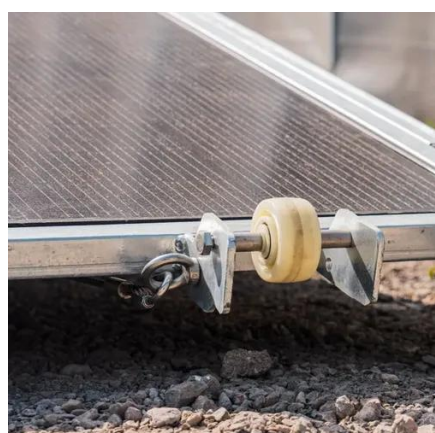

[How a Containerized Battery Energy Storage System Can ...](#)

Container solar power solutions can address these challenges by providing energy storage capabilities that allow renewable energy to be stored when generation is high and ...