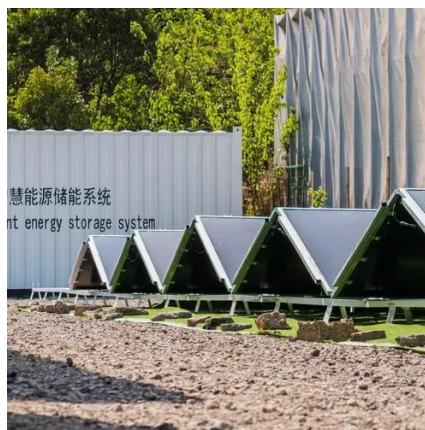

solar

UNLOCKING OFF-GRID POWER: THE ULTIMATE GUIDE TO ...

Solar energy containers encapsulate cutting-edge technology designed to capture and convert sunlight into usable electricity, particularly in remote or off-grid locations. ...

Renewable Solar Container Generators

Each solar-powered shipping container generator is transportable, securable, and can be fully customized to your specific needs, including hybrid and ...

Shipping Container Solar Systems in Remote Locations: An ...

A shipping container solar system is a modular, portable power station built inside a standard steel container. A Higher Wire system includes solar panels, a lithium iron phosphate ...