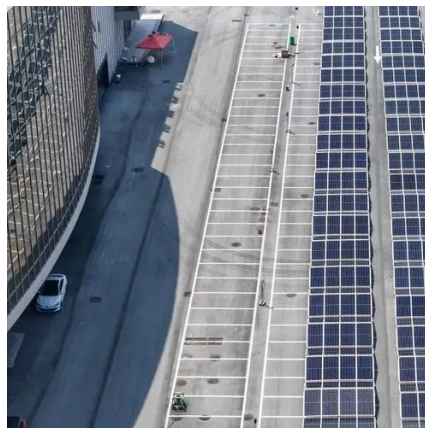

Energy Storage Program

Commercial storage: Businesses can install storage systems onsite or separate from building loads, like a community solar project. These systems can be paired with solar, provide back ...

[20FT Container 250KW 803KWH Battery Energy Storage System](#)

The Bluesun 20-foot BESS Container is a powerful energy storage solution featuring battery status monitoring, event logging, dynamic balancing, and advanced protection systems. It also ...