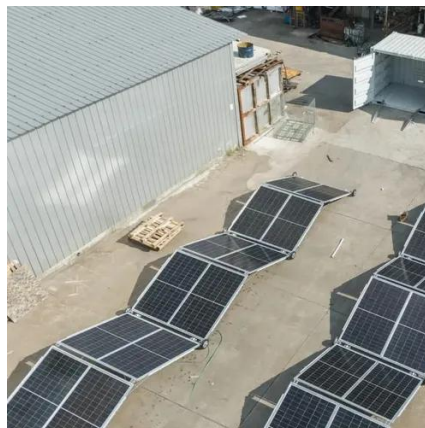

Instant Off-Grid(TM) Shipping Containers with Solar and Batteries

...

Our 20 and 40 foot shipping containers are outfitted with roof mounted solar power on the outside, and on the inside, a rugged inverter with power ready battery bank.