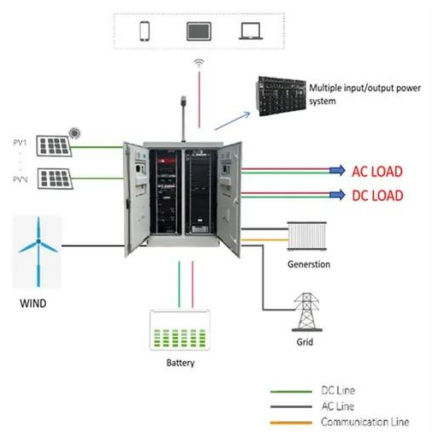

The new Renogy 1000W Pure Sine Wave Power Inverter transforms the DC power stored in batteries into standard household AC power for consumer electronic needs.

Staff management , Time and Attendance

We're front runners in visitor management It's time to upgrade your visitor management system Sine by Honeywell offers streamlined solutions that can enable efficient employee ...

POWALL 2000W Pure Sine Wave Inverter with remote control

It has 2000 Watt Continuous Output and 4000 Watt Surge Power, more powerful than DC 12V input, featuring 4x AC outlets, 1x USB port, 2x low noise ventilation fans. It can convert vehicle ...