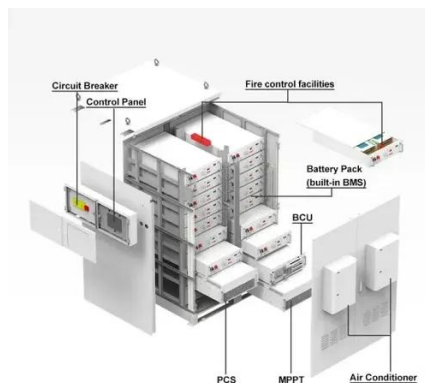

Sine wave inverter box

Sine wave inverter box

[Best Sine Wave Inverter \[Updated: August 2025\]](#)

As I pulled this 1000W Pure Sine Wave Inverter out of the box, I immediately noticed how solid and compact it felt in my hands. The aluminum alloy casing gives it a sleek, ...

[SKYSHALO Pure Sine Wave Inverter 2000-Watt ...](#)

Our sine wave power inverter features multiple interfaces to power up to 5 devices simultaneously. With advanced 6 ...

Workflow management

Easily set up site-specific company inductions and have them completed from the Sine Pro mobile app or web dashboard. Include videos, images, or document upload in the workflow.