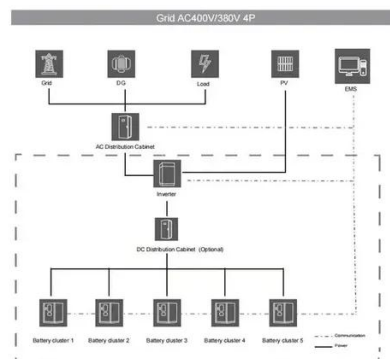

On Site Energy Company, Inc. - 40 Charlotte Avenue, Hicksville, ...

ON SITE ENERGY COMPANY, INC. (DOS #959760) is a Domestic Business Corporation in Hicksville registered with the New York State Department of State (NYS DOS). The business ...