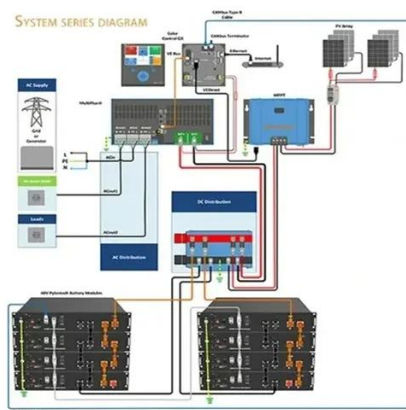

Communication Base Station Management

As a provider of communication base station solutions in Slovakia, the client company must establish a scientific and reasonable management method to achieve timely management of ...