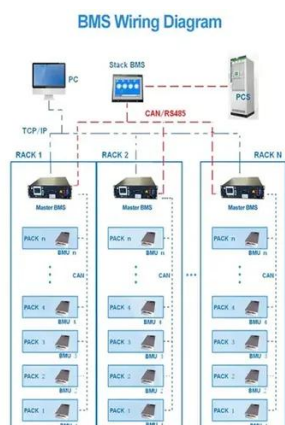

Slovakia Communication Micro Base Station