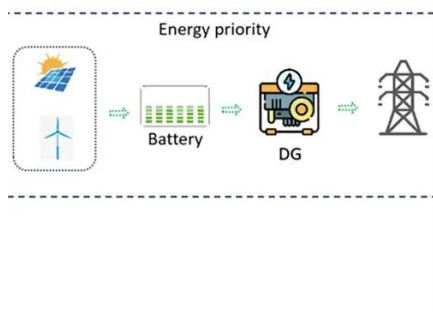

258kWh Outdoor All-in-one ESS Cabinet , Wenergy Trusted One-Stop Energy

Stars Series 258kWh Cabinet ESS delivers safe, efficient, and scalable energy for C& I, renewables, and EV charging. It features >89% efficiency, smart EMS, liquid cooling, and dual ...

Base station energy storage expert , EK Solar Energy

EK Solar Energy provides professional base station energy storage solutions, combined with high-efficiency photovoltaic energy storage technology, to provide stable and reliable green energy ...

BESS Commerical Energy Storage Cabinet System , AZE

This integrated energy storage solution widely used in power systems, industrial, and commercial applications. All-in-one design, store the leading brands of 19" rack mount type lithium ...

Cabinets and racks - KonkaEnergy

KonkaEnergy Cabinets & Racks Collection - Engineered for secure and efficient energy storage, our battery cabinets and racks provide robust solutions for commercial and industrial applications.