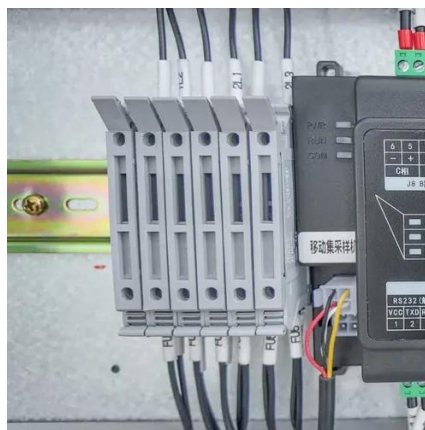

[Ess Container Energy Storage System 1MW Solar Energy ...](#)

We are a group of passionate engineers, designers and industry experts, and our mission is to help customers quickly find the Ess Container Energy Storage System 1MW Solar Energy ...