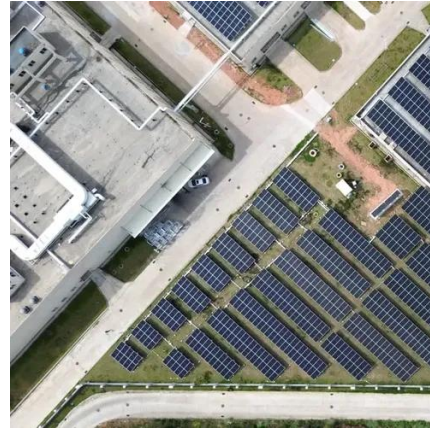

20ft Containe 1MWH Battery Energy Storage System

Housed within a 20ft container, it includes key components such as energy storage batteries, BMS, PCS, cooling systems, and fire protection systems. It is an ideal solution for ...