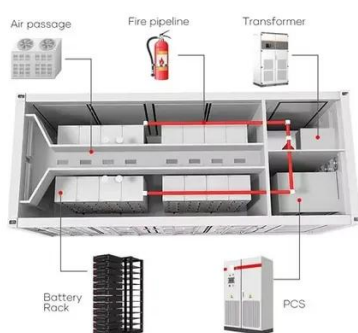

Smart Home Solar

It actually takes a few more components than solar panels themselves to create a smart home solar system. In this article, we take a look at both traditional solar panel systems, ...