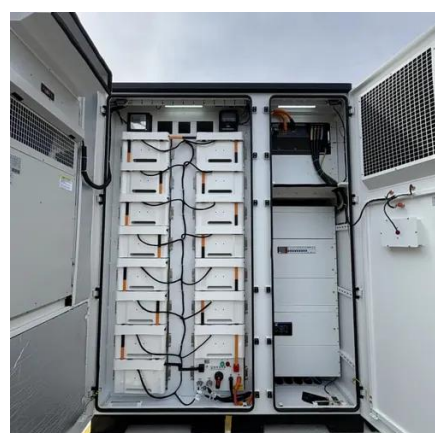

[Container energy storage communication method](#)

Container energy storage communication method
A large-capacity energy storage unit is formed in parallel, which not only increases the probability of lithium battery failure, but also increases ...

[Buyer Guide , Battery and Power Monitors , Renogy US](#)

Learn about battery/power monitors for solar power systems, including their fundamentals, how they work, and their benefits. Discover different