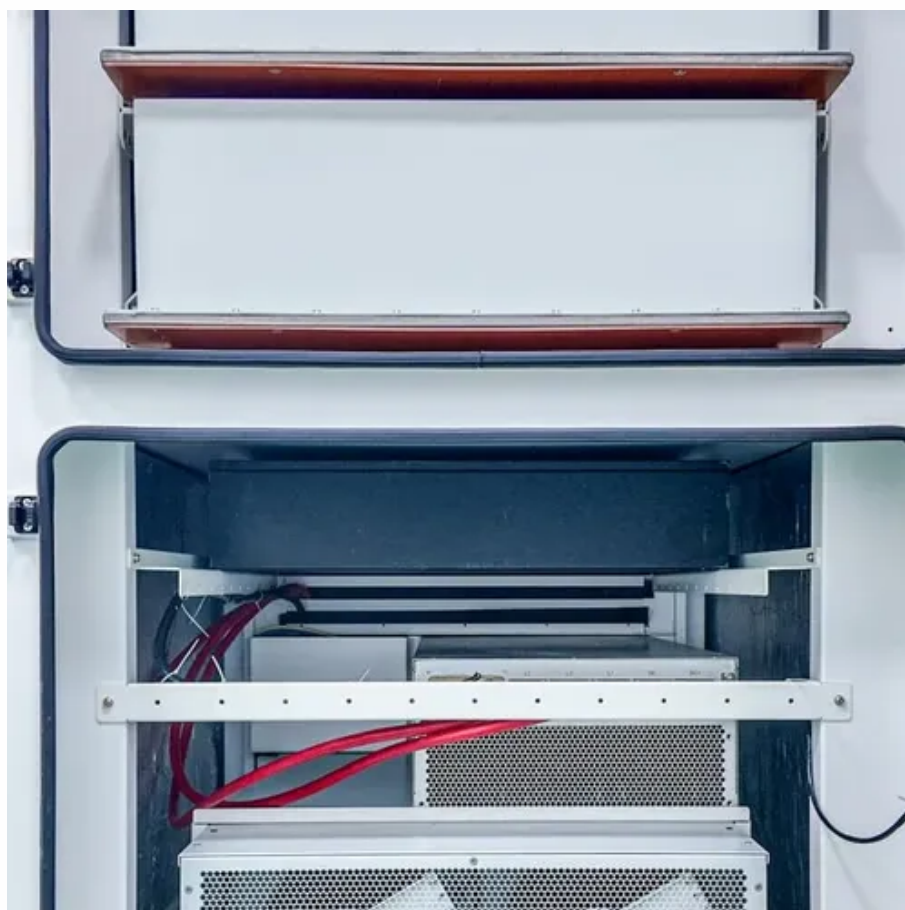

# Solar container communication station flow battery detection device

The SmartTrax Remote Telemetry Unit (RTU) provides battery operated wireless telemetry of flow and sensor data. It can be used with mechanical or digital registers and can be mounted remotely for best positioning to transmit the signal. The unit uses cellular radio communication and features.