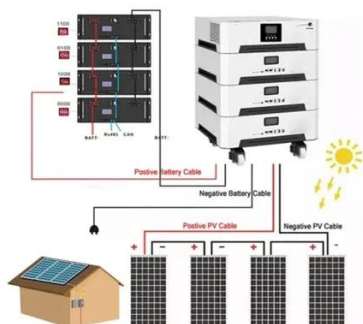

Container transformer station EH-FUTURA 20/4000

The EH-FUTURA 20/4000 container transformer station is designed for the renewable energy (RES) industry.

Smart Transformer Station (STS-6000K/3000K-H1) ...

The Smart Transformer Station (STS-6000K/3000K-H1) aggregates and efficiently transforms power from large-scale solar arrays, enhancing grid ...

Smart Transformer Station

An STS converts LV AC power generated by solar inverters into medium-voltage (MV) AC power and feeds it into a power grid.