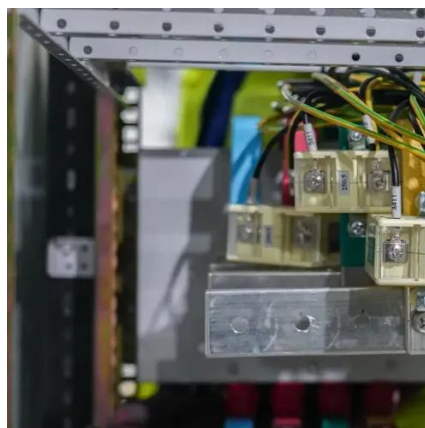

JUPITER-9000K-H0 / STS-6000K/3000K-H1

Prefabricated and pre-tested, High efficiency transformer for higher yields no Internal cabling needed onsite Lower self-consumption for higher yields Compact 20' HC container design for ...

[Prefabricated Container Substation , META Power Solutions](#)

View our prefabricated container substation product, which allows for mobility and rapid deployment. Join META Power Solutions online to learn more or contact us today to request a ...