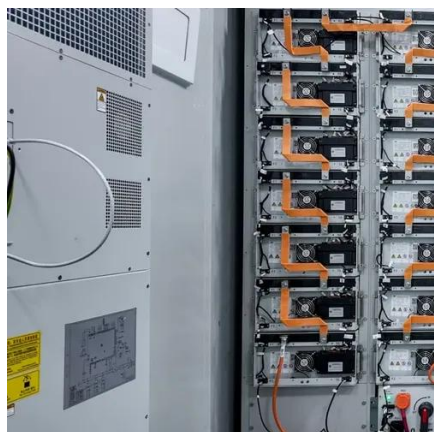

[Solar Container , Large Mobile Solar Power Systems](#)

Discover our range of innovative solar panels on shipping container products engineered to meet your renewable energy needs with maximum efficiency and reliability.