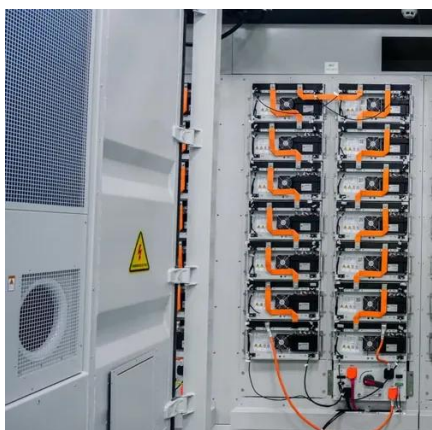

[250-watt Solar Panels: What to Know (2026) , ConsumerAffairs®](#)

We'll walk you through everything you need to know about 250-watt solar panels so you can decide whether they're right for you.