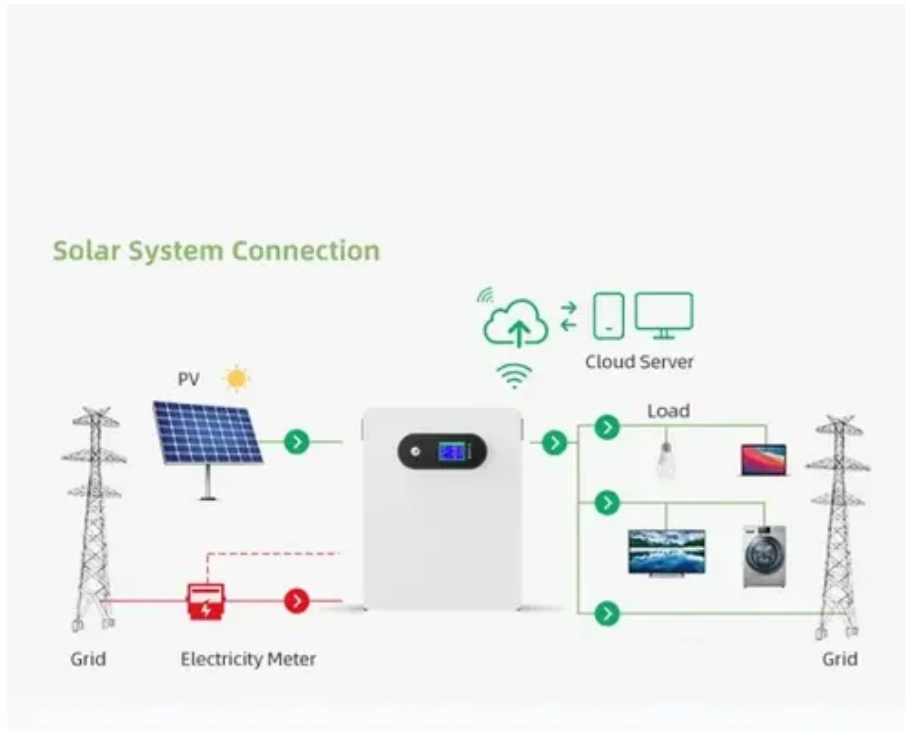

Solar panels 850 watts

Overview

An 850-watt solar panel is a little below the average energy output of around 1000 watts per solar panel. This type of panel is suitable for both residential and especially commercial energy needs, where several of such panels can address the large power requirement.

An 850-watt solar panel is a little below the average energy output of around 1000 watts per solar panel. This type of panel is suitable for both residential and especially commercial energy needs, where several of such panels can address the large power requirement.

Let goes come to you instead of running around requesting.

Box contents: solar panels with 850W power, inverter with 600-800W power supply. So a complete balcony power plant! High efficiency: with a module power of 850 watts, as well as a high efficiency, it offers a high energy yield even in low light conditions. Output power from 600 to 800 watts. High.