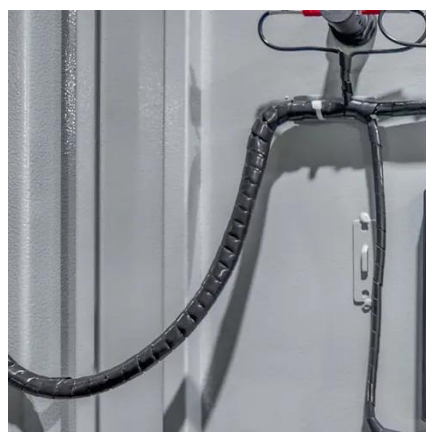

Companies turn obsolete satellite antennas in Swiss Alps into ...

CKW Group, which took on the project in Leuk, covers the 32-meter-diameter satellites with solar panels. Each can produce enough power to meet the energy demands of ...