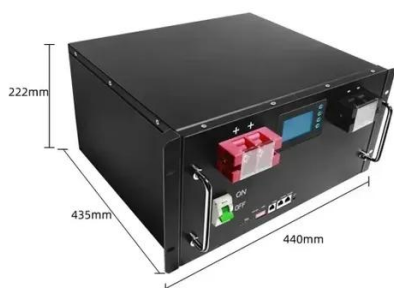

SolarEdge and Leuk TDC, has ...

Case Study: Using Satellite Dishes to Generate Solar Power

Located in the town of Leuk, Switzerland, Leuk TDC initiated the idea of utilizing old satellite dishes on their premises - originally constructed in 1972 - as the foundation for a new ...

Transforming Satellite Dishes into Solar Power Generators: A ...

Located in Leuk, Switzerland, Leuk TDC conceived the idea of transforming old satellite dishes, originally built in 1972, into the foundation for a new solar plant aimed at ...

CKW and SolarEdge Transform Satellite Dishes into Solar Power

Located in the town of Leuk, Switzerland, Leuk TDC initiated the idea of utilizing old satellite dishes on their premises - originally constructed in 1972 - as the foundation for a new solar ...