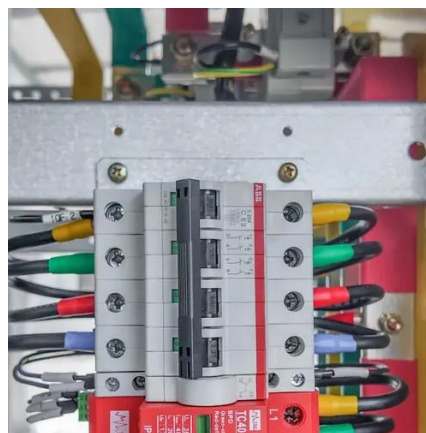

Top 10 BESS Investors in Europe

Explore how Europe's BESS landscape is transforming with significant developments in battery storage capacity. Learn about the key ...